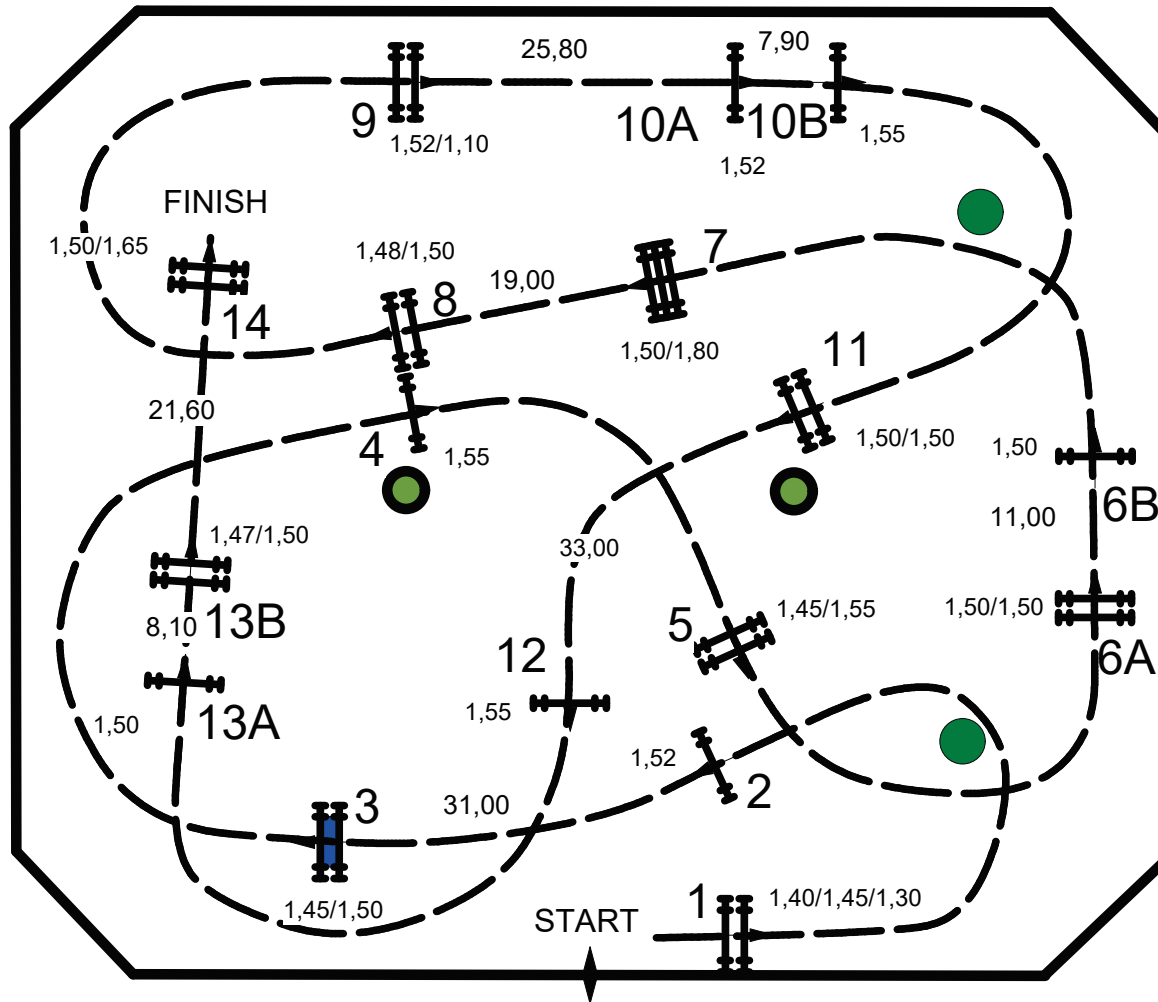

TRYON INTERNATIONAL EQUESTRIAN CENTER

GEORGE MORRIS STADIUM --- SUMMER #1 CSI***

\$130,000 Tryon Summer I Grand Prix

- TABLE: A
- NATIONAL RG:
- FEI RG / ART: 238.2.2

- HEIGHT: 1,55 m
- SPEED: 375m/min

- FIRST ROUND: 1 - 14
- DISTANCE: 490m
- TIME ALLOWED: 79 sec

- JUMP OFF: 10A,11,12,13A,13B,5,6B,8
- J/O DISTANCE: 260m
- J/O TIME ALLOWED: 42 sec

www.worldwideequestrian.com

FOOTING: ESI ALL WEATHER

SCALE: 1:600

OSCAR SOBERON - DALLAS , TX